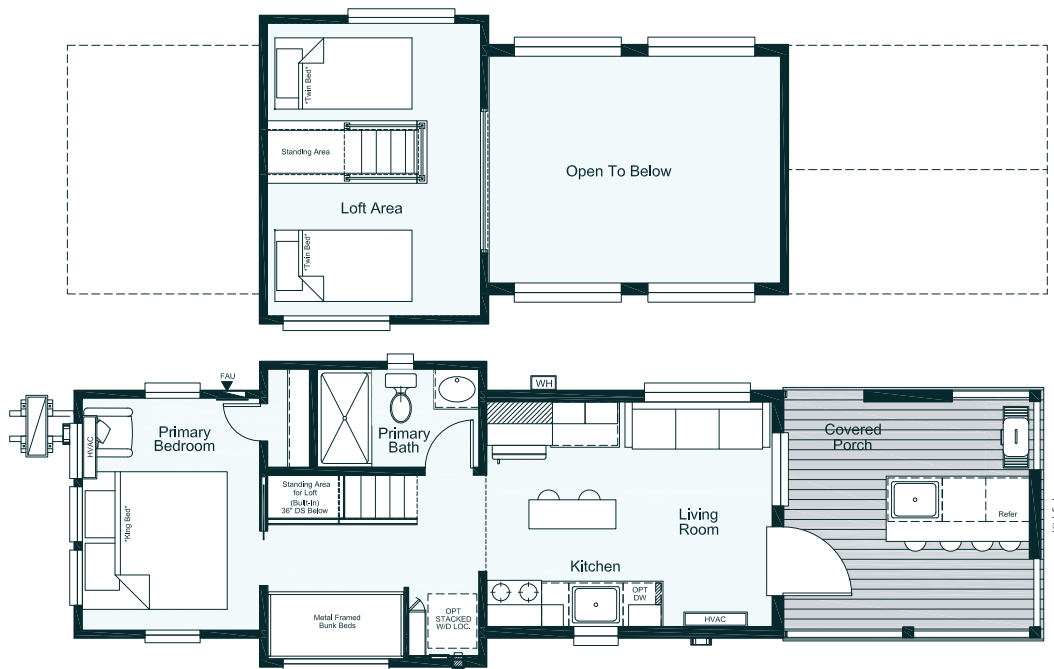

## Tannehill 399 sq. ft. / 12x45

### Exterior

- 12" Steel I-Beam Frame with Full Extension Outriggers
- Detachable Hitch
- 2"x6" Floor Joist and 2"x4" Sidewall Construction - 16" O.C.
- 23/32" Tongue & Groove Sub floor
- Composite Porch Decking with Covered Porch (Per Print)
- High Density Woven Simplex Underbelly
- 2"x4" Interior Wall Construction - 16" O.C.
- 2"x6" Rafters - 16" O.C. (Per Print)
- 8/12 Roof Pitch Available with Lofts (Per Print 12' Wide Only)
- (1) Exterior Frost Proof Faucet
- (3) Tie Down Brackets Each Side
- Galvalume Metal Roofing
- Hardie Fiber Cement Siding
- Energy Saving 7/16" OSB & House Wrap\*
- 4/4" Residential Trim
- 36"x80" Residential Outswing Full View Door w/ Blinds
- Front and Rear Residential Eaves with Boxed Overhangs
- Black Powder Coated Steel Porch Railing

### Interior

- 1/2" Finished Sheetrock Walls Throughout
- White-Wash Stained Pine Ceiling
- 90" Sidewall Height with Extra High Vaulted Ceiling (Per Print)
- Wood Interior Doors
- LVP Luxury Vinyl Plank
- 2" Window Blinds
- Dual Pane Low-E Efficient Windows\*
- Fiberglass Batten Insulation: R-13 Walls-R-13 Roof-R-22 Floor\*
- 100 Amp Panel Box
- (2) Exterior GFI Receptes
- (2) BRK Smoke / Carbon Dioxide Detectors
- PEX Plumbing Water Lines
- Rinnai® Tankless On Demand Gas Water Heater w/ Cover
- 20,000 BTU Outside Condenser
- 9,000 BTU Air Handler in Living Room and Bedroom
- Water Shut Off Valves Throughout
- Ground Fault Breakers in all Wet Areas
- LED Can Lighting Throughout
- Ceiling Fan w/Downrod in Living Room and Bedroom Per Print

### Bedrooms & Bathroom

- 54" 1 Piece White Fiberglass Tub/Shower
- (1) Exhaust Fan
- Porcelain Elongated Residential Toilet
- Decorative Oval Mirror
- Solid Closet Shelving and Double Hanging Rod
- Ceiling Fan w/ Downrod
- White Porcelain Sink w/ Metal Lav Faucet
- 36" Built-in Drawers in Bedroom
- Barn Door w/ Hardware in Bedroom