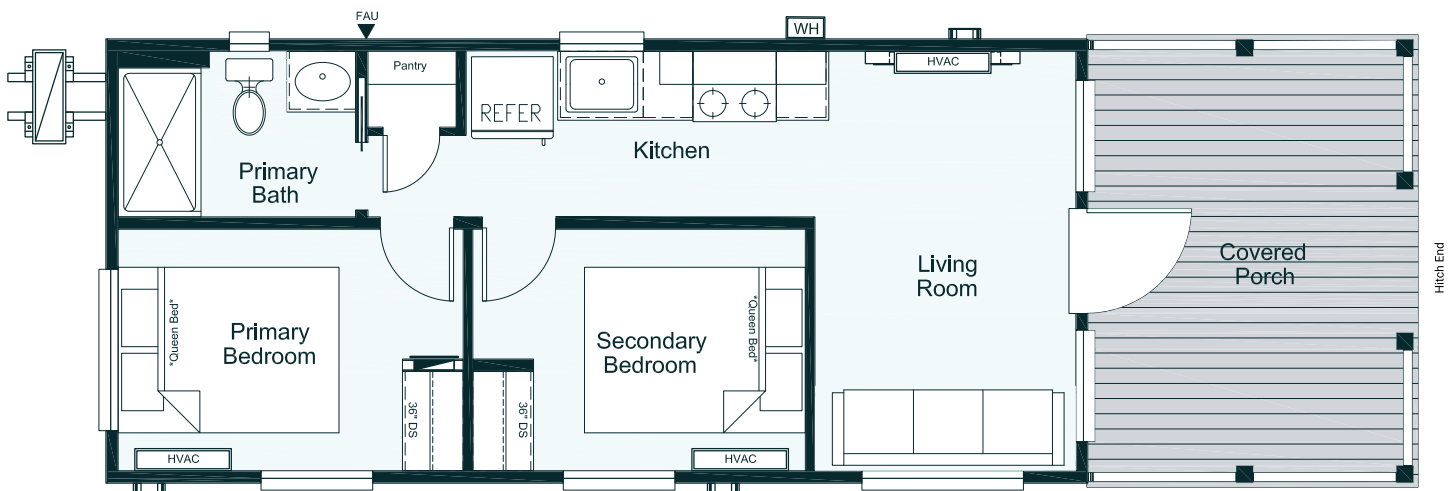

Cumberland 398 sq. ft. / 14x40

Standard Features

Exterior

- 12" Steel I-Beam Frame with Full Extension Outriggers
- Detachable Hitch
- 2"x6" Floor Joist and 2"x4" Sidewall Construction - 16" O.C.
- 23/32" Tongue & Groove Sub floor
- Composite Porch Decking with Covered Porch (Per Print)
- High Density Woven Simplex Underbelly
- 2"x4" Interior Wall Construction - 16" O.C.
- 2"x6" Rafters - 16" O.C. (Per Print)
- 8/12 Roof Pitch Available with Lofts (Per Print 12' Wide Only)
- (1) Exterior Frost Proof Faucet
- (3) Tie Down Brackets Each Side
- Galvalume Metal Roofing
- Hardie Fiber Cement Siding
- Energy Saving 7/16" OSB & House Wrap*
- 4/4" Residential Trim
- 36"x80" Residential Outswing Full View Door w/ Blinds
- Front and Rear Residential Eaves with Boxed Overhangs
- Black Powder Coated Steel Porch Railing

Interior

- 1/2" Finished Sheetrock Walls Throughout
- White-Wash Stained Pine Ceiling
- 90" Sidewall Height with Extra High Vaulted Ceiling (Per Print)
- Wood Interior Doors
- LVP Luxury Vinyl Plank
- 2" Window Blinds
- Dual Pane Low-E Efficient Windows*
- Fiberglass Batten Insulation: R-13 Walls-R-13 Roof-R-22 Floor*
- 100 Amp Panel Box
- (2) Exterior GFI Receptes
- (2) BRK Smoke / Carbon Dioxide Detectors
- PEX Plumbing Water Lines
- Rinnai® Tankless On Demand Gas Water Heater w/ Cover
- 20,000 BTU Outside Condenser
- 9,000 BTU Air Handler in Living Room and Bedroom
- Water Shut Off Valves Throughout
- Ground Fault Breakers in all Wet Areas
- LED Can Lighting Throughout
- Ceiling Fan w/Downrod in Living Room and Bedroom Per Print

Bedrooms & Bathroom

- 54" 1 Piece White Fiberglass Tub/Shower
- (1) Exhaust Fan
- Porcelain Elongated Residential Toilet
- Decorative Oval Mirror
- Solid Closet Shelving and Double Hanging Rod
- Ceiling Fan w/ Downrod
- White Porcelain Sink w/ Metal Lav Faucet
- 36" Built-in Drawers in Bedroom
- Barn Door w/ Hardware in Bedroom