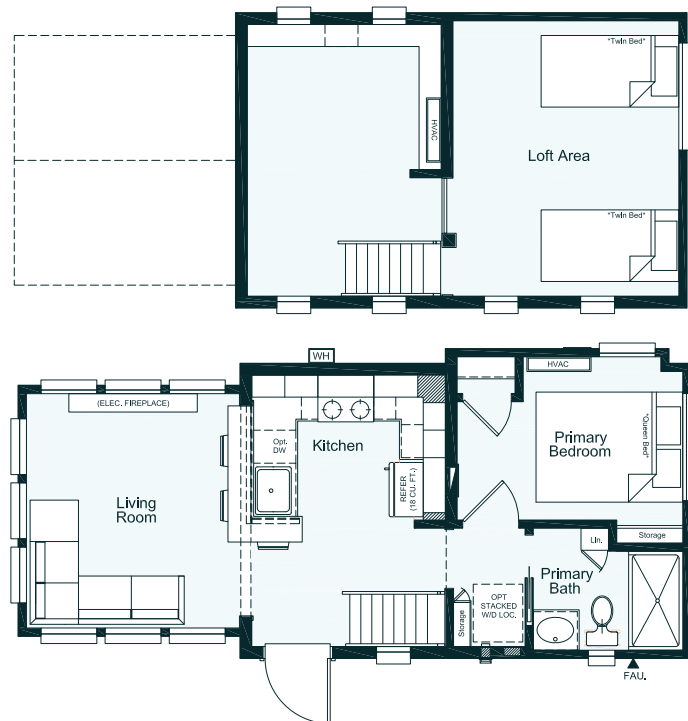

DeSoto 394 sq. ft. / 12x45

Standard Features

Exterior

- 12" Steel I-Beam Frame with Full Extension Outriggers
- Detachable Hitch
- 2"x6" Floor Joist and 2"x4" Sidewall Construction - 16" O.C.
- 23/32" Tongue & Groove Sub floor
- Composite Porch Decking with Covered Porch (Per Print)
- High Density Woven Simplex Underbelly
- 2"x4" Interior Wall Construction - 16" O.C.
- 2"x6" Rafters - 16" O.C. (Per Print)
- 8/12 Roof Pitch Available with Lofts (Per Print 12' Wide Only)
- (1) Exterior Frost Proof Faucet
- (3) Tie Down Brackets Each Side
- Galvalume Metal Roofing
- Hardie Fiber Cement Siding
- Energy Saving 7/16" OSB & House Wrap*
- 4/4" Residential Trim
- 36"x80" Residential Outswing Full View Door w/ Blinds
- Front and Rear Residential Eaves with Boxed Overhangs
- Black Powder Coated Steel Porch Railing

Interior

- 1/2" Finished Sheetrock Walls Throughout
- White-Wash Stained Pine Ceiling
- 90" Sidewall Height with Extra High Vaulted Ceiling (Per Print)
- Wood Interior Doors
- LVP Luxury Vinyl Plank
- 2" Window Blinds
- Dual Pane Low-E Efficient Windows*
- Fiberglass Batten Insulation: R-13 Walls-R-13 Roof-R-22 Floor*
- 100 Amp Panel Box
- (2) Exterior GFI Receptes
- (2) BRK Smoke / Carbon Dioxide Detectors
- PEX Plumbing Water Lines
- Rinnai® Tankless On Demand Gas Water Heater w/ Cover
- 20,000 BTU Outside Condenser
- 9,000 BTU Air Handler in Living Room and Bedroom
- Water Shut Off Valves Throughout
- Ground Fault Breakers in all Wet Areas
- LED Can Lighting Throughout
- Ceiling Fan w/Downrod in Living Room and Bedroom Per Print

Bedrooms & Bathroom

- 54" 1 Piece White Fiberglass Tub/Shower
- (1) Exhaust Fan
- Porcelain Elongated Residential Toilet
- Decorative Oval Mirror
- Solid Closet Shelving and Double Hanging Rod
- Ceiling Fan w/ Downrod
- White Porcelain Sink w/ Metal Lav Faucet
- 36" Built-in Drawers in Bedroom
- Barn Door w/ Hardware in Bedroom