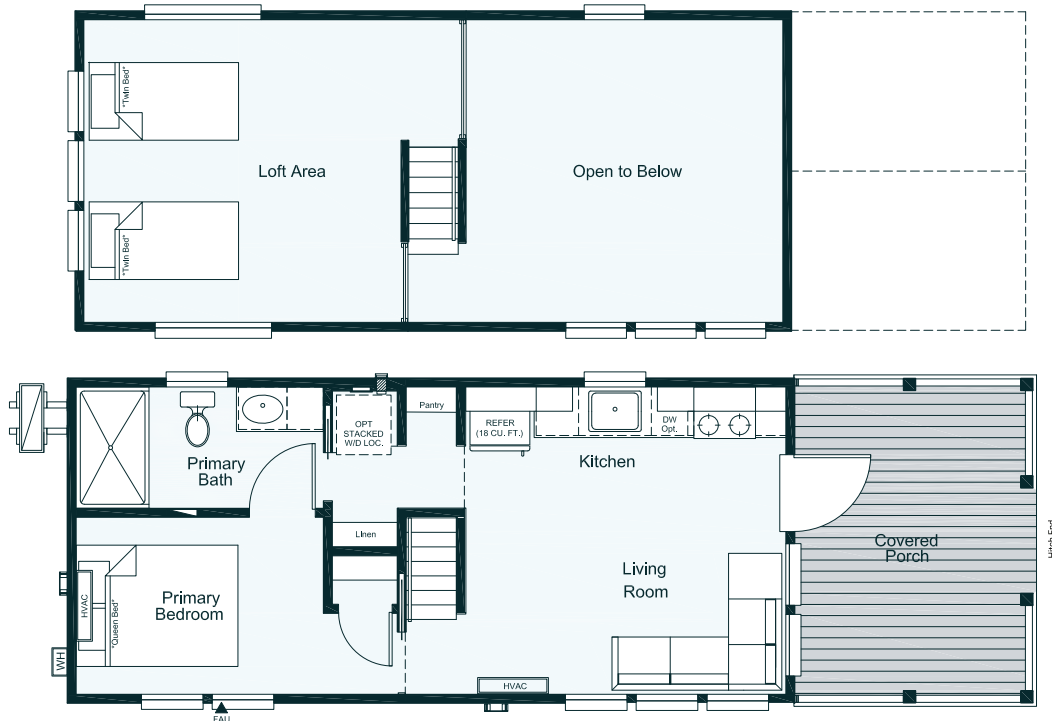

Sipsy 398 sq. ft. / 13x38

Standard Features

Exterior

- 12" Steel I-Beam Frame with Full Extension Outriggers
- Detachable Hitch
- 2"x6" Floor Joist and 2"x4" Sidewall Construction - 16" O.C.
- 23/32" Tongue & Groove Sub floor
- Composite Porch Decking with Covered Porch (Per Print)
- High Density Woven Simplex Underbelly
- 2"x4" Interior Wall Construction - 16" O.C.
- 2"x6" Rafters - 16" O.C. (Per Print)
- 8/12 Roof Pitch Available with Lofts (Per Print 12' Wide Only)
- (1) Exterior Frost Proof Faucet
- (3) Tie Down Brackets Each Side
- Galvalume Metal Roofing
- Hardie Fiber Cement Siding
- Energy Saving 7/16" OSB & House Wrap*
- 4/4" Residential Trim
- 36"x80" Residential Outswing Full View Door w/ Blinds
- Front and Rear Residential Eaves with Boxed Overhangs
- Black Powder Coated Steel Porch Railing

Interior

- 1/2" Finished Sheetrock Walls Throughout
- White-Wash Stained Pine Ceiling
- 90" Sidewall Height with Extra High Vaulted Ceiling (Per Print)
- Wood Interior Doors
- LVP Luxury Vinyl Plank
- 2" Window Blinds
- Dual Pane Low-E Efficient Windows*
- Fiberglass Batten Insulation: R-13 Walls-R-13 Roof-R-22 Floor*
- 100 Amp Panel Box
- (2) Exterior GFI Receptes
- (2) BRK Smoke / Carbon Dioxide Detectors
- PEX Plumbing Water Lines
- Rinnai® Tankless On Demand Gas Water Heater w/ Cover
- 20,000 BTU Outside Condenser
- 9,000 BTU Air Handler in Living Room and Bedroom
- Water Shut Off Valves Throughout
- Ground Fault Breakers in all Wet Areas
- LED Can Lighting Throughout
- Ceiling Fan w/Downrod in Living Room and Bedroom Per Print

Bedrooms & Bathroom

- 54" 1 Piece White Fiberglass Tub/Shower
- (1) Exhaust Fan
- Porcelain Elongated Residential Toilet
- Decorative Oval Mirror
- Solid Closet Shelving and Double Hanging Rod
- Ceiling Fan w/ Downrod
- White Porcelain Sink w/ Metal Lav Faucet
- 36" Built-in Drawers in Bedroom
- Barn Door w/ Hardware in Bedroom